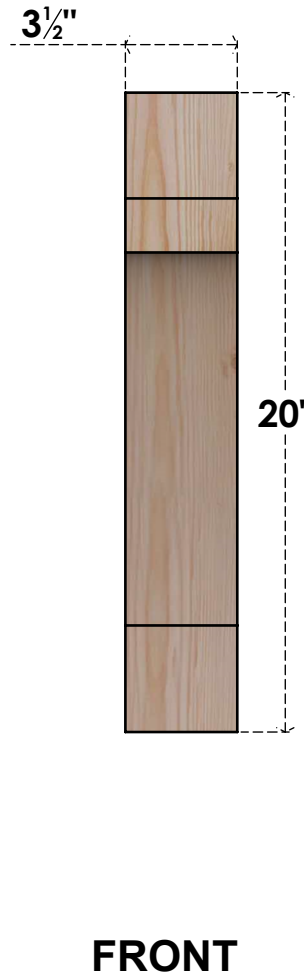

BRC04X08X20MRC00SDF

3 1/2"W X 8"D X 20"H MERCED SMOOTH BRACE, DOUGLAS FIR

EKENA MILLWORK
 2300 WEST MAIN ST.
 CLARKSVILLE, TX 75426
 TOLL FREE: 866-607-0453
 WWW.EKENAMILLWORK.COM

NOTES

1. INSTALLATION TO BE COMPLETED IN ACCORDANCE WITH MANUFACTURER'S SPECIFICATIONS.
2. DRAWING MAY NOT BE TO SCALE
3. THIS DRAWING IS INTENDED FOR DESIGN AND PLANNING PURPOSES ONLY.
4. ALL INFORMATION CONTAINED HEREIN WAS CURRENT AT THE TIME OF DEVELOPMENT BUT MUST BE REVIEWED AND APPROVED BY THE PRODUCT MANUFACTURER TO BE CONSIDERED ACCURATE.
5. PRODUCTS ARE NOT KILN DRIED. THIS ITEM IS UNIQUE AND WILL CONTAIN THE NATURAL VARIATIONS THAT THE WOOD SPECIES OFFERS. THIS MAY RESULT IN VARIATIONS UP TO 1/4"