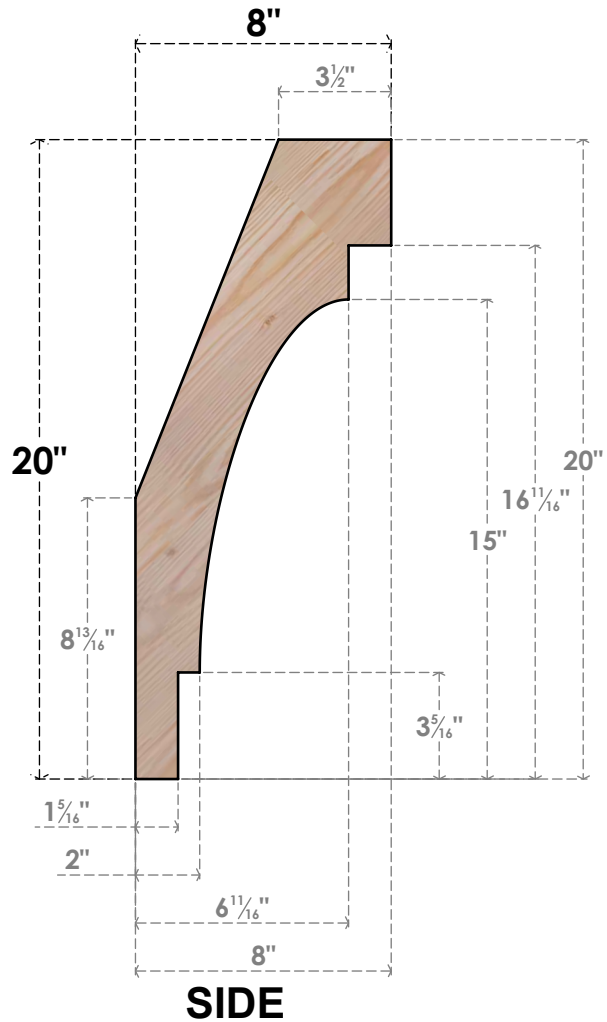

BRC04X08X20MRC00SDF

3 1/2"W X 8"D X 20"H MERCED SMOOTH BRACE, DOUGLAS FIR

EKENA MILLWORK
 2300 WEST MAIN ST.
 CLARKSVILLE, TX 75426
 TOLL FREE: 866-607-0453
 WWW.EKENAMILLWORK.COM

NOTES

1. INSTALLATION TO BE COMPLETED IN ACCORDANCE WITH MANUFACTURER'S SPECIFICATIONS.
2. DRAWING MAY NOT BE TO SCALE
3. THIS DRAWING IS INTENDED FOR DESIGN AND PLANNING PURPOSES ONLY.
4. ALL INFORMATION CONTAINED HEREIN WAS CURRENT AT THE TIME OF DEVELOPMENT BUT MUST BE REVIEWED AND APPROVED BY THE PRODUCT MANUFACTURER TO BE CONSIDERED ACCURATE.
5. PRODUCTS ARE NOT KILN DRIED. THIS ITEM IS UNIQUE AND WILL CONTAIN THE NATURAL VARIATIONS THAT THE WOOD SPECIES OFFERS. THIS MAY RESULT IN VARIATIONS UP TO 1/4"